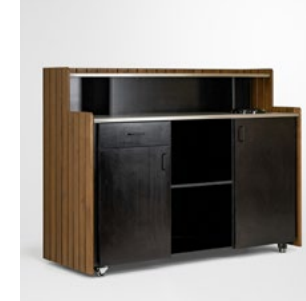

**SERVICE
STATIONS**

SERVICE STATIONS

HOST STAND

Design the entrance to your terrace with our wooden host desk. Customisable with your establishment's logo.

SERVING STATION

A wooden serving station with stainless sideboard top for your outdoor catering areas. With cupboard, drawer, shelf and waste bin.