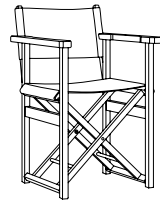

F204 DIRECTOR'S CHAIR

L55 P53 H84