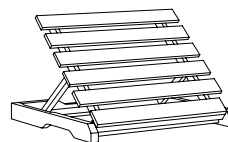

MATTRESS 9CM

W190 D65 th9

**STANDARD SUNBED WITH
SLATS**

W200 D76 H30

MATTRESS 6CM

W190 D65 th6

**STANDARD SUNBED WITH
BUILT-IN MATTRESS**

W190 D76 H30 th4