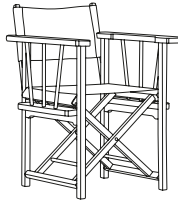

WAITER STATION

Wooden waiter station designed for your terraces. Includes 4 cutlery compartments, 2 cupboards and a shelf with stainless steel protection.

**TECHNICAL
INFORMATION**

F104 DIRECTOR'S CHAIR

W58 D60 H84