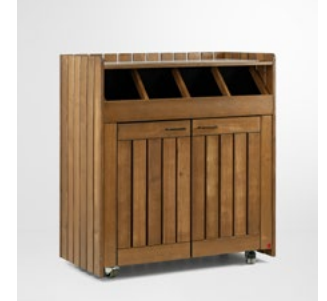

**SERVICE
STATIONS**

SERVICE STATIONS

HOST STAND

Design the entrance to your terrace with our wooden host desk. Customisable with your establishment's logo.

SERVING STATION

A wooden serving station with stainless sideboard top for your outdoor catering areas. With cupboard, drawer, shelf and waste bin.