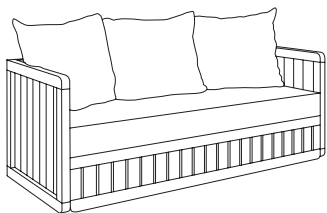

DAIRI

SOFA

W200 D80 H75

W37 D37 H82

W37 D37 H62