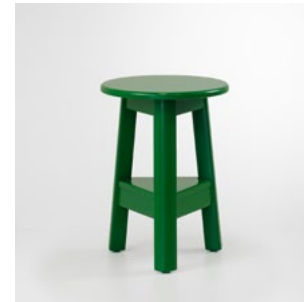

ROUND DINING TABLE

Our round lacquered table is available in two sizes to seat up to 4 people.

STOOL

Round 3-leg stool that can also be used as a side table.

TRIANGLE TABLE

The historic Café Sénéquier model, the triangle table is renowned for its durability.