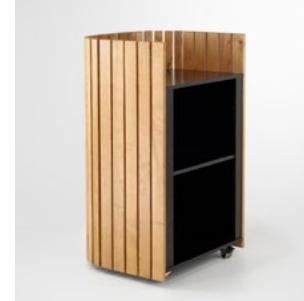

SERVICE STATIONS

HOST STAND

Design the entrance to your terrace with our wooden host desk. Customisable with your establishment's logo.