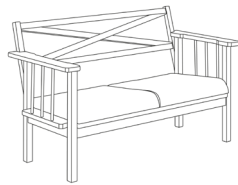

HIGH STOOL

The DAIRI high stool is the perfect addition to our outdoor bar table. Available with footrest protection.

**TECHNICAL
INFORMATION**

F104
DIRECTOR'S CHAIR
W58 D60 H84

HERITAGE
DIRECTOR'S CHAIR
W58 D60 H84

F204
DIRECTOR'S CHAIR
W55 D53 H84

PORTE-REVUE
W42 D22

TÊTIÈRE
W41 H22

COUSSIN D'ASSISE
W48 D40 T4
W48 D33 T4

LOUNGE CHAIR
W76 D60 H77

LOUNGE SOFA
W133 D64 H80

DECKCHAIR
W63 D98 H84

FOLDING STOOL
W42 D35,5 H41