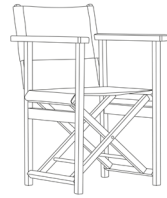

HIGH STOOL

The DAIRI high stool is the perfect addition to our outdoor bar table. Available with footrest protection.

**TECHNICAL
INFORMATION**

F104
DIRECTOR'S CHAIR
W58 D60 H84

HERITAGE
DIRECTOR'S CHAIR
W58 D60 H84