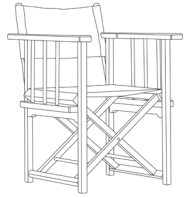

SQUARE DINING TABLE

The DAIRI square dining table brings a rustic look to your dining space. It's equally at home by the sea or in the mountains.

BAR TABLE

This hard-wearing sideboard is inspired by old mountain workbenches. The DAIRI collection can be dismantled and folded for easy storage.

HIGH STOOL

The DAIRI high stool is the perfect addition to our outdoor bar table. Available with footrest protection.

**TECHNICAL
INFORMATION**

F104
DIRECTOR'S CHAIR
W58 D60 H84

HERITAGE
DIRECTOR'S CHAIR
W58 D60 H84