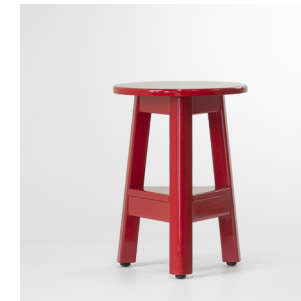

ESTIU COLLECTION / The colourful terrace

F104S DIRECTOR'S CHAIR
Lacquered version of our F104 lighting director. Choose your colour from the «Colours by Azur» palette.

STOOL
Round three-legged stool that can also be used as a side table.