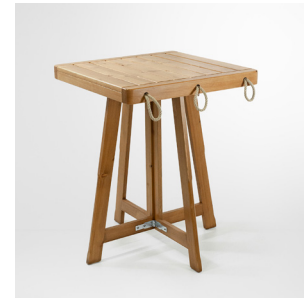

BAR TABLE

This hard-wearing sideboard is inspired by old mountain workbenches. The DAIRI collection can be dismantled and folded for easy storage.