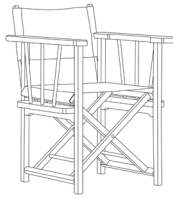

HIGH STOOL

The DAIRI high stool is the perfect addition to our outdoor bar table. Available with footrest protection.

**TECHNICAL
INFORMATION**

F104
DIRECTOR'S CHAIR
W58 D60 H84

HERITAGE
DIRECTOR'S CHAIR
W58 D60 H84