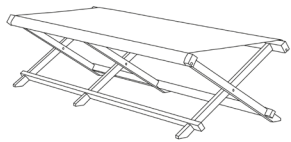

SUN LOUNGER
W184 D68 H44