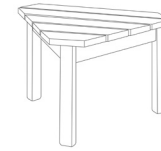

HIGH STOOL

The DAIRI high stool is the perfect addition to our outdoor bar table. Available with footrest protection.

**TECHNICAL
INFORMATION**

F104
DIRECTOR'S CHAIR
W58 D60 H84

HERITAGE
DIRECTOR'S CHAIR
W58 D60 H84

F204
DIRECTOR'S CHAIR
W55 D53 H84

PORTE-REVUE
W42 D22

TÊTIÈRE
W41 H22

COUSSIN D'ASSISE
W48 D40 T4
W48 D33 T4

LOUNGE CHAIR
W76 D60 H77

LOUNGE SOFA
W133 D64 H80

DECKCHAIR
W63 D98 H84

FOLDING STOOL
W42 D35,5 H41