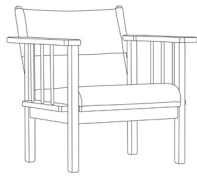

HIGH STOOL

The DAIRI high stool is the perfect addition to our outdoor bar table. Available with footrest protection.

**TECHNICAL
INFORMATION**

F104
DIRECTOR'S CHAIR
W58 D60 H84

HERITAGE
DIRECTOR'S CHAIR
W58 D60 H84

F204
DIRECTOR'S CHAIR
W55 D53 H84

PORTE-REVUE
W42 D22

TÊTIÈRE
W41 H22

COUSSIN D'ASSISE
W48 D40 T4
W48 D33 T4

LOUNGE CHAIR
W76 D60 H77

LOUNGE SOFA
W133 D64 H80

DECKCHAIR
W63 D98 H84

FOLDING STOOL
W42 D35,5 H41