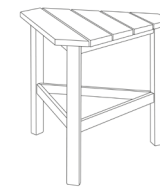

TRIANGLE TABLE
W80 D70 H66